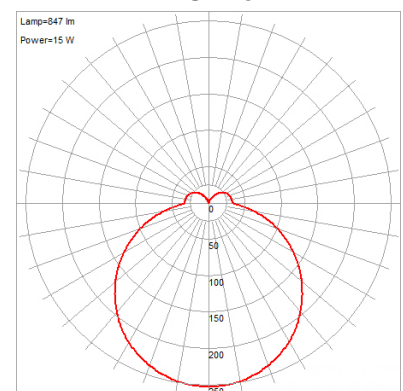

Product Dimensions

Fixture	Canopy
Length :: N/A	Length :: N/A
Width :: N/A	Width :: N/A
Diameter :: 16"	Diameter :: N/A
Extension :: N/A	Height :: N/A
Height :: 4.5"	
Overall Height :: N/A	

Technical Specifications

Photometrics

CCT :: 3000
 CRI :: 90
 Wattage :: 17w
 Nominal Lumens :: 1440Lm
 Delivered Lumens :: 847Lm

Recommended Dimmers

(ELV) LEGRAND Paddle ADPD453LM2; (ELV) LEVITON Renoir II AWSMT-EA; (ELV) LUTRON Diva DVELV-300P; (ELV) LUTRON Diva DVELV-303P; (ELV) LUTRON Skylark SELV-300P; (TRIAC) LUTRON Diva DV-600P

Additional Items :: Available in Warm Dimming, Alt Color Temperatures Available, Available in 277V

Line Drawing #1

Line Drawing #2

IES File

Toll Free 800-828-5483 • www.AccessLighting.com

14410 Myford Road, Irvine, CA 92606