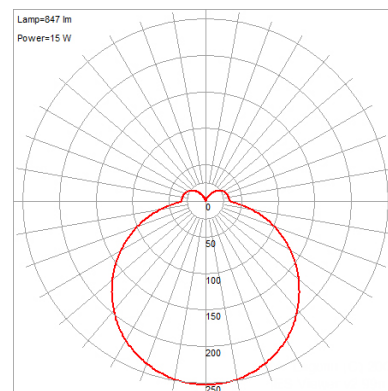

**Product Dimensions**

<b>Fixture</b>		<b>Canopy</b>	
Length ::	N/A	Length ::	N/A
Width ::	N/A	Width ::	N/A
Diameter ::	16"	Diameter ::	N/A
Extension ::	N/A	Height ::	N/A
Height ::	4.5"		
Overall Height ::	N/A		

**Photometrics**

CCT :: 3000  
 CRI :: 90  
 Wattage :: 17w  
 Nominal Lumens :: 1440Lm  
 Delivered Lumens :: 847Lm

**Recommended Dimmers**

(ELV) LEGRAND Paddle ADPD453LM2; (ELV) LEVITON Renoir II AWSMT-EA; (ELV) LUTRON Diva DVELV-300P; (ELV) LUTRON Diva DVELV-303P; (ELV) LUTRON Skylark SELV-300P; (TRIAC) LUTRON Diva DV-600P

Additional Items :: Available in Warm Dimming, Alt Color Temperatures Available, Available in 277V

**Line Drawing #1**

**Line Drawing #2**

**IES File**

**Toll Free 800-828-5483 • www.AccessLighting.com**

14410 Myford Road, Irvine, CA 92606