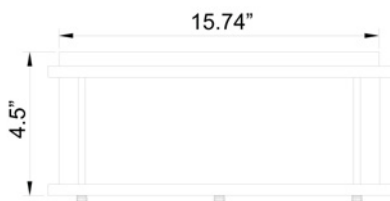

Model No :: **50080LEDD-BRZ/OPL**
Name :: Conga

Project Name :: _____
Location :: _____
Type :: _____
Quantity :: _____
Notes :: _____

Product Information

Product ID :: 50080
UPC Code :: 641594200843
Mounting Type :: Ceiling
Finish :: Bronze (BRZ)
Diffuser :: Opal (OPL)
Alt. Finishes :: Bronze (BRZ); Brushed Steel (BS)
Alt. Diffusers :: Opal (OPL)

Product Dimensions

Fixture		Canopy	
Length ::	N/A	Length ::	N/A
Width ::	N/A	Width ::	N/A
Diameter ::	16"	Diameter ::	N/A
Extension ::	N/A	Height ::	N/A
Height ::	4.5"		
Overall Height ::	N/A		

Technical Specifications

Qualifications

Location Rating :: Damp
Certification :: UL Listed (US/Canada)
IES File ::
JA8 Compliant :: No
Energy Star :: Yes
ADA Compliant :: No
Marine Grade :: No
Emergency Lighting :: No
Warranty :: 5 Year Limited

Specifications

Frame Material :: Metal
Diffuser Material :: Glass
Voltage :: 120v
Lamping Type :: Dedicated LED
Lamping Base :: SSL
Lamp Quantity :: 1
Lamp Wattage :: 17 W
Total Wattage :: 17w
Lamps Included :: Yes
J-Box Type :: Standard

Photometrics

CCT :: 3000
CRI :: 90
Wattage :: 17w
Nominal Lumens :: 1440Lm
Delivered Lumens :: 847Lm

Recommended Dimmers

(ELV) LEGRAND Paddle ADPD453LM2; (ELV) LEVITON Renoir II AWSMT-EA; (ELV) LUTRON Diva DVELV-300P; (ELV) LUTRON Diva DVELV-303P; (ELV) LUTRON Skylark SELV-300P; (TRIAC) LUTRON Diva DV-600P

Additional Items :: Available in Warm Dimming, Alt Color Temperatures Available, Available in 277V

Line Drawing #1

Toll Free 800-828-5483 • www.AccessLighting.com

14410 Myford Road, Irvine, CA 92606

The information provided is subject to change without notice. ©2020 Access Lighting Corporation. All Rights Reserved
Rev. 202004 Filename:: 50080LEDD-BRZ_OPL.pdf