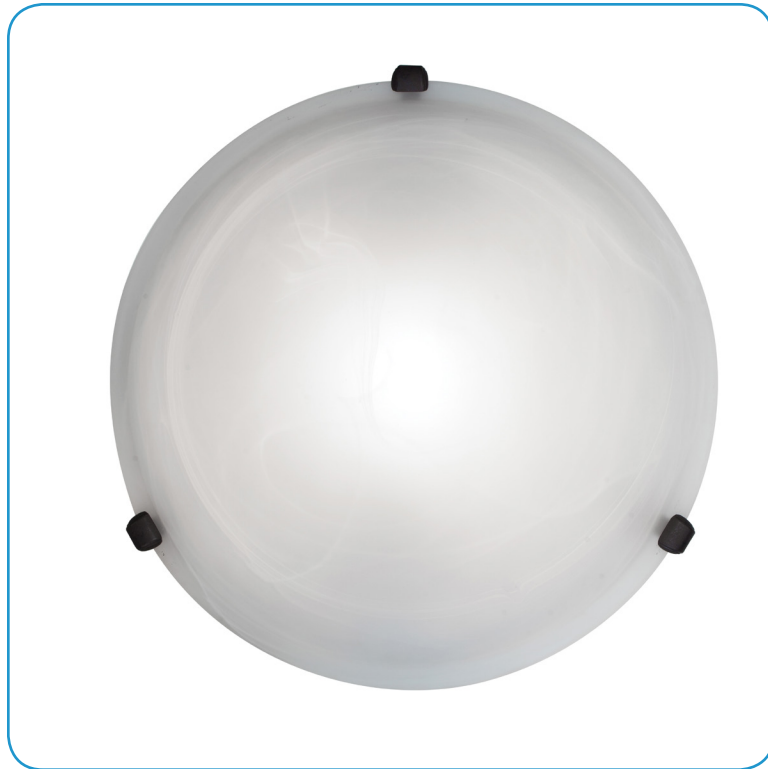

Model No :: **50050-RU/ALB**
 Name :: Nimbus

Project Name :: _____
 Location :: _____
 Type :: _____
 Quantity :: _____
 Notes :: _____

Product Information	
Product ID ::	50050
UPC Code ::	641594013382
Mounting Type ::	Ceiling
Finish ::	Rust (RU)
Diffuser ::	Alabaster (ALB)
Alt. Finishes ::	White (WH)
Alt. Diffusers ::	N/A

Product Dimensions			
Fixture		Canopy	
Length ::	N/A	Length ::	N/A
Width ::	N/A	Width ::	N/A
Diameter ::	16.25"	Diameter ::	N/A
Extension ::	N/A	Height ::	N/A
Height ::	5"		
Overall Height ::	N/A Max.		