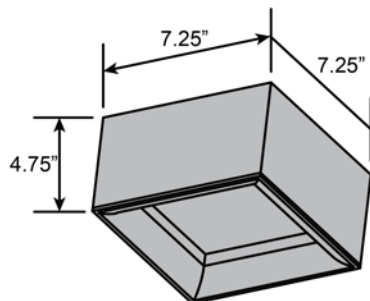

Product Dimensions

Fixture		Canopy
Length :: 7.25"		Length :: N/A
Width :: 7.25"		Width :: N/A
Diameter :: N/A		Diameter :: N/A
Extension :: N/A		Height :: N/A
Height :: 4.75"		
Overall Height :: N/A		

Photometrics

CCT :: 3000
 CRI :: 85
 Wattage :: 30w
 Nominal Lumens :: 2400Lm
 Delivered Lumens :: 1539Lm

Recommended Dimmers

0

Additional Items :: 0

Line Drawing #1

Line Drawing #2

Image Not Available