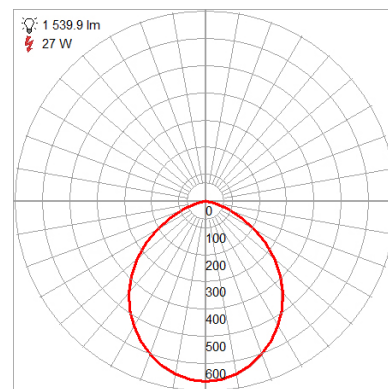

Image Not Available

IES File