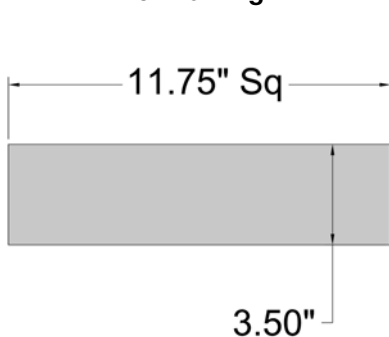

Line Drawing #2