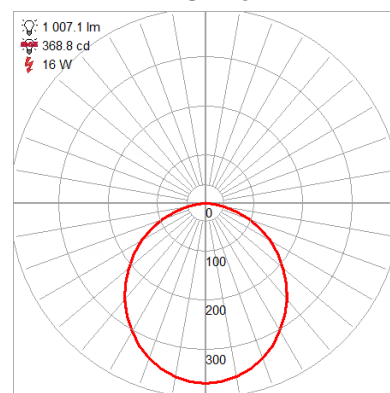

Product Dimensions

Fixture	Canopy
Length :: N/A	Length :: 11.75"
Width :: 11.75"	Width :: 11.75"
Diameter :: N/A	Diameter :: N/A
Extension :: N/A	Height :: N/A
Height :: 3.5"	
Overall Height :: N/A	

Technical Specifications

Photometrics

CCT :: 3000
 CRI :: 90
 Wattage :: 16w
 Nominal Lumens :: 1600Lm
 Delivered Lumens :: 1000Lm

Recommended Dimmers

(ELV) LEVITON Decora DSE06-10Z; (ELV) LUTRON Maestro MAELV-600; (TRIAC) LEVITON Decora Sureslide 6674; (TRIAC) LUTRON Diva DVCL-153P; (TRIAC) LUTRON Skylark CL SCL-153 or SCL-153P

Additional Items :: 0

Line Drawing #1

Line Drawing #2

IES File

Toll Free 800-828-5483 • www.AccessLighting.com

14410 Myford Road, Irvine, CA 92606

The information provided is subject to change without notice. ©2020 Access Lighting Corporation. All Rights Reserved
 Rev. 202004 Filename:: 49980LEDD-SAT_ACR.pdf