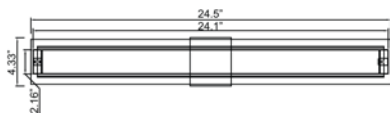

Model No :: **31010-CH/OPL**
Name :: Geneva

Project Name :: _____
Location :: _____
Type :: _____
Quantity :: _____
Notes :: _____

Product Information

Product ID :: 31010
UPC Code :: 641594129649
Mounting Type :: Wall
Finish :: Chrome (CH)
Diffuser :: Opal (OPL)
Alt. Finishes :: Brushed Steel (BS); Chrome (CH)
Alt. Diffusers :: Frosted (FST); Opal (OPL)

Product Dimensions

Fixture	Canopy
Length :: N/A	Length :: 24.5"
Width :: 24.5"	Width :: 2.25"
Diameter :: N/A	Diameter :: N/A
Extension :: 3.5"	Height :: 1.25"
Height :: 4"	
Overall Height :: N/A	

Technical Specifications

Qualifications	Specifications	Photometrics	Recommended Dimmers
Location Rating :: Damp	Frame Material :: Metal	CCT :: 3000	0
Certification :: ETL Listed (US/Canada)	Diffuser Material :: Glass	CRI :: N/A	
IES File ::	Voltage :: 120v	Wattage :: 24w	
JA8 Compliant :: No	Lamping Type :: Fluorescent	Nominal Lumens :: 1750Lm	
Energy Star :: No	Lamping Base :: Bi-Pin	Delivered Lumens :: N/A	
ADA Compliant :: Yes	Lamp Quantity :: 1	Additional Items :: 0	
Marine Grade :: No	Lamp Wattage :: 24 W		
Emergency Lighting :: No	Total Wattage :: 24w		
Warranty :: 1 Year Limited	Lamps Included :: Yes		
	J-Box Type :: Standard		

Line Drawing #1

IES File

Image Not Available

Toll Free 800-828-5483 • www.AccessLighting.com

14410 Myford Road, Irvine, CA 92606

The information provided is subject to change without notice. ©2020 Access Lighting Corporation. All Rights Reserved
Rev. 202004 File name: 31010-CH_OPL.pdf