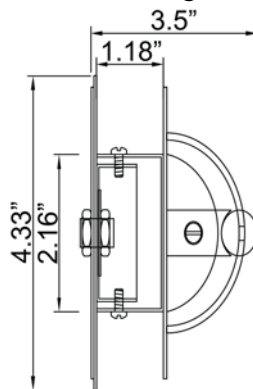

Line Drawing #2

IES File