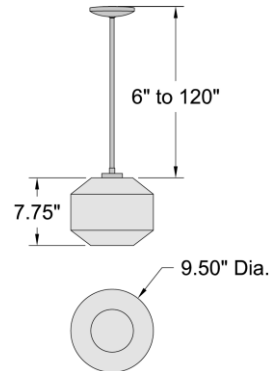

Stock Code: **29011LEDDL-CL/CLR**

Collection: Clarity

PRODUCT INFORMATION

Base: 29011 Parent: 29011LEDD
Mounting Type: Ceiling UPC: 641594245325
Finish: Black
Diffuser: Clear

PRODUCT MEASUREMENTS

FIXTURE	BACKPLATE / CANOPY
Length:	Length
Width:	Width:
Diameter 9.5"	Diameter:
Height: 7.75"	Height:
Extension:	
Overall Height: 13.75-127"	

TECHNICAL SPECIFICATIONS

SPECIFICATIONS

Frame Material: Glass
Diffuser Material: Glass
Lamping Type: E-26 (Replaceable LED Jbox: Standard)
Lamping Base: E-26 Lamp Wattage: 4 W
Lamp Quantity: 1 Total Wattage: 4 W
Voltage: 120v Lamps Included: Yes

Location: _____

Type: _____

Quantity: _____

Notes: _____

LINE DRAWING

IES FILE

In addition to Access Lighting's purchase and warranty terms and conditions, by signing below or placing an order, you agree that you are authorized to bind the entity placing any order and acknowledge the following: All of sizes and measurements are approximate and all images are for illustrative purposes only. In the event of an inconsistency, the "Product Measurements" section controls. There also may be slight differences in the colors and designs compared to the displayed and printed images.