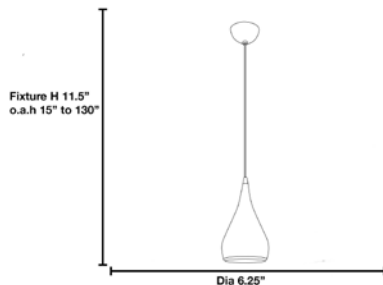

Line Drawing #1

Line Drawing #2

Image Not Available

IES File

Image Not Available

Toll Free 800-828-5483 • www.AccessLighting.com

14410 Myford Road, Irvine, CA 92606

The information provided is subject to change without notice. ©2020 Access Lighting Corporation. All Rights Reserved
Rev. 202004 Filename:: 28093LEDDL-SCP.pdf