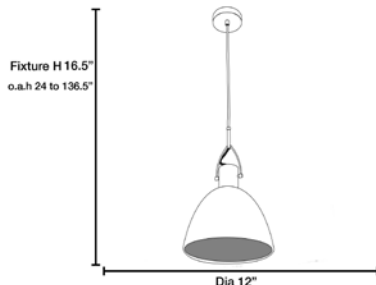

Product Dimensions

Fixture		Canopy	
Length ::	N/A	Length ::	N/A
Width ::	N/A	Width ::	N/A
Diameter ::	12"	Diameter ::	5"
Extension ::	N/A	Height ::	1"
Height ::	16.5"		
Overall Height ::	18-136"		

Technical Specifications

Specifications

Frame Material :: Aluminum
 Diffuser Material :: Aluminum
 Voltage :: 120v
 Lamping Type :: Replaceable LED
 Lamping Base :: E-26
 Lamp Quantity :: 1
 Lamp Wattage :: 10 W
 Total Wattage :: 10w
 Lamps Included :: Yes
 J-Box Type :: Standard

Photometrics

CCT :: 3000
 CRI :: 90
 Wattage :: 10w
 Nominal Lumens :: 800Lm
 Delivered Lumens :: N/A

Recommended Dimmers

(ELV) LUTRON Skylark SELV-300P; (MLV) COOPER Aspire 9530SW; (TRIAC) LEGRAND Titan CD703-PW

Additional Items :: 0

Line Drawing #1

Line Drawing #2

Image Not Available

IES File

Image Not Available

Toll Free 800-828-5483 • www.AccessLighting.com

14410 Myford Road, Irvine, CA 92606