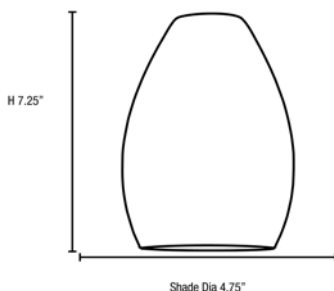

Line Drawing #2

Image Not Available

IES File

Image Not Available

Toll Free 800-828-5483 • www.AccessLighting.com

14410 Myford Road, Irvine, CA 92606
The information provided is subject to change without notice. ©2020 Access Lighting Corporation. All Rights Reserved
Rev. 202004 Filename: 28078-3C-BS_PLS.pdf