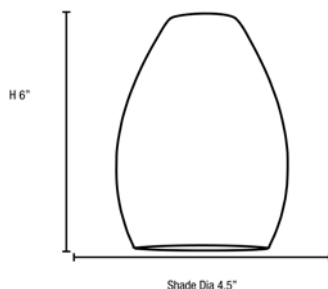

Line Drawing #1

Line Drawing #2

Image Not Available

IES File

Image Not Available

Toll Free 800-828-5483 • www.AccessLighting.com

14410 Myford Road, Irvine, CA 92606

The information provided is subject to change without notice. ©2020 Access Lighting Corporation. All Rights Reserved
Rev. 202004 File name:: 28069-3R-ORB_OPL.pdf