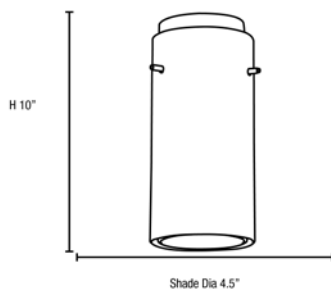

Model No :: **28033-4C-BS/CLRD**
 Name :: Glass'n Glass Cylinder

Project Name :: _____
 Location :: _____
 Type :: _____
 Quantity :: _____
 Notes :: _____

Product Information

Product ID :: 28033 (Cord)
 UPC Code :: 641594212617
 Mounting Type :: Ceiling
 Finish :: Brushed Steel (BS)
 Diffuser :: Clear Red (CLRD)
 Alt. Finishes :: Brushed Steel (BS); Oil Rubbed Bronze (ORB)
 Alt. Diffusers :: Clear Amber (CLAM); Clear Opal (CLOP); Clear Red (CLRD); Clear

Product Dimensions

Fixture		Canopy	
Length ::	N/A	Length ::	N/A
Width ::	N/A	Width ::	N/A
Diameter ::	N/A	Diameter ::	N/A
Extension ::	N/A	Height ::	1.25"
Height ::	10"		
Overall Height ::	12-155"		

Technical Specifications

Photometrics

CCT :: 3000
 CRI :: 90
 Wattage :: 10w
 Nominal Lumens :: 800Lm
 Delivered Lumens :: N/A

Recommended Dimmers

(ELV) LUTRON Diva DVELV-300P; (ELV) LUTRON Diva DVELV-303P; (ELV) LUTRON Skylark SELV-300P; (TRIAC) LEVITON Trimatron 6684

Additional Items :: 0

Line Drawing #1

Line Drawing #2

Image Not Available

IES File

Image Not Available

Toll Free 800-828-5483 • www.AccessLighting.com

14410 Myford Road, Irvine, CA 92606