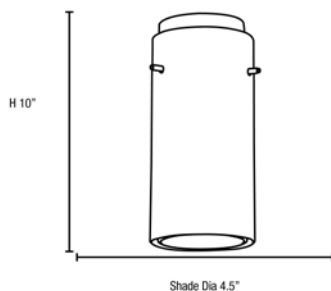

Line Drawing #1

Line Drawing #2

Image Not Available

IES File

Image Not Available

Toll Free 800-828-5483 • www.AccessLighting.com

14410 Myford Road, Irvine, CA 92606

The information provided is subject to change without notice. ©2020 Access Lighting Corporation. All Rights Reserved
Rev. 202004 Filename:: 28033-3R-ORB_CLRUSKY.pdf