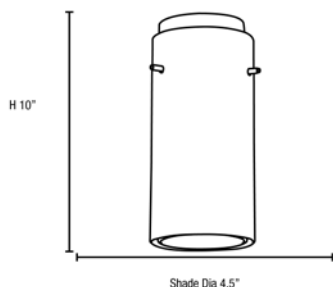

Line Drawing #2

Image Not Available

IES File

Image Not Available

Toll Free 800-828-5483 • www.AccessLighting.com

14410 Myford Road, Irvine, CA 92606

The information provided is subject to change without notice. ©2020 Access Lighting Corporation. All Rights Reserved
Rev. 202004 Filename:: 28033-3C-BS_CLRUSKY.pdf