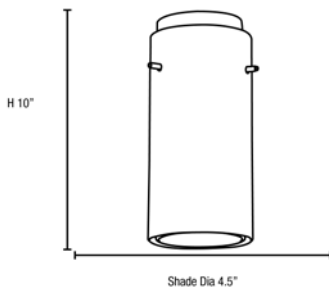

Line Drawing #2

Image Not Available

IES File

Image Not Available

Toll Free 800-828-5483 • www.AccessLighting.com

14410 Myford Road, Irvine, CA 92606

The information provided is subject to change without notice. ©2020 Access Lighting Corporation. All Rights Reserved
Rev. 202004 Filename:: 28033-1C-BS_CLRUSKY.pdf