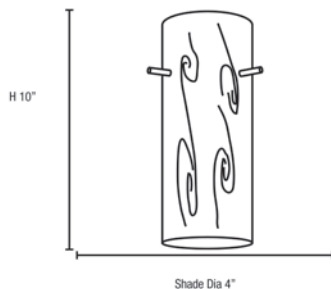

Model No :: **28030-1C-BS/RUSKY**
 Name :: 0

Project Name :: _____
 Location :: _____
 Type :: _____
 Quantity :: _____
 Notes :: _____

Product Information

Product ID :: 28030
 UPC Code :: 6.41594E+11
 Mounting Type :: Ceiling
 Finish :: Brushed Steel
 Diffuser :: Red Sky
 Alt. Finishes :: Brushed Steel (BS)
 Alt. Diffusers :: Red Sky (RUSKY)

Product Dimensions

Fixture	Canopy
Length ::	Length ::
Width ::	Width ::
Diameter ::	Diameter ::
Extension ::	Height :: 1.25
Height :: 10	
Overall Height :: 12-155	

Technical Specifications

Qualifications

Photometrics

CCT :: 0
 CRI :: 0
 Wattage :: 100 W
 Nominal Lumens :: 0
 Delivered Lumens :: 0

Recommended Dimmers

0

Additional Items :: 0

Line Drawing #1

Line Drawing #2

Image Not Available