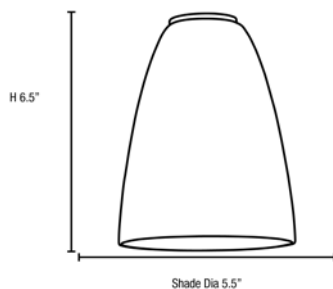

Line Drawing #2

Image Not Available

IES File

Image Not Available

Toll Free 800-828-5483 • www.AccessLighting.com

14410 Myford Road, Irvine, CA 92606

The information provided is subject to change without notice. ©2020 Access Lighting Corporation. All Rights Reserved
Rev. 202004 Filename: 28022-3R-BS_LGR.pdf