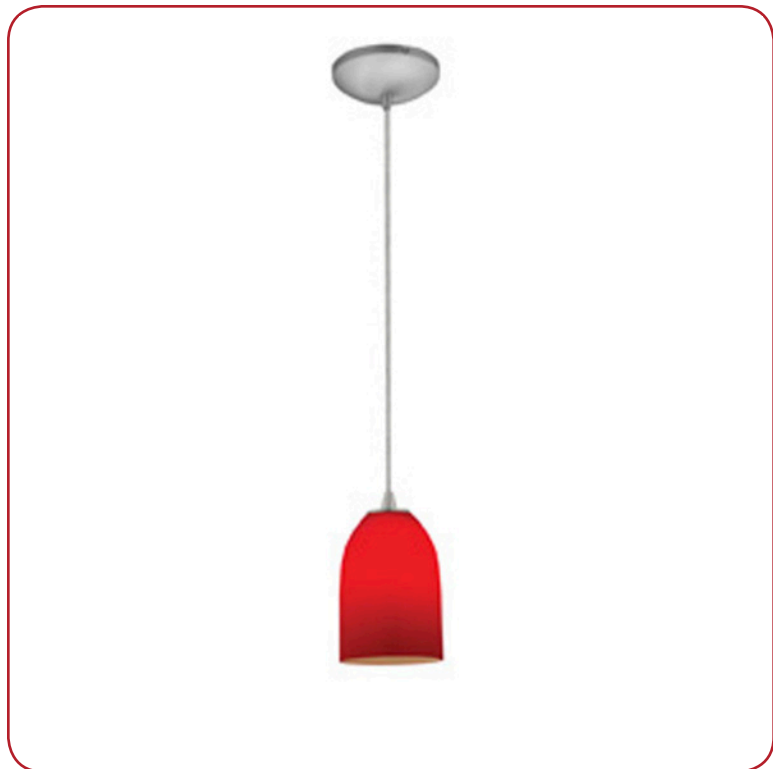

Model No :: **28012-4C-BS/RED**
 Name :: Champagne

Project Name :: _____
 Location :: _____
 Type :: _____
 Quantity :: _____
 Notes :: _____

Product Information

Product ID :: 28012 (Cord)
 UPC Code :: 641594212600
 Mounting Type :: Ceiling
 Finish :: Brushed Steel (BS)
 Diffuser :: Red (RED)
 Alt. Finishes :: Brushed Steel (BS); Oil Rubbed Bronze (ORB)
 Alt. Diffusers :: Brown Stone (BRST); Inca (ICA); Lime Green (LGR); Maya (MYA);

Product Dimensions

Fixture	Canopy
Length :: N/A	Length :: N/A
Width :: N/A	Width :: N/A
Diameter :: N/A	Diameter :: N/A
Extension :: N/A	Height :: 1.25"
Height :: 9"	
Overall Height :: 11-150"	

Technical Specifications

Specifications

Frame Material :: Metal
 Diffuser Material :: Glass
 Voltage :: 120v
 Lamping Type :: Dedicated LED
 Lamping Base :: SSL
 Lamp Quantity :: 1
 Lamp Wattage :: 10 W
 Total Wattage :: 10w
 Lamps Included :: Yes
 J-Box Type :: Standard