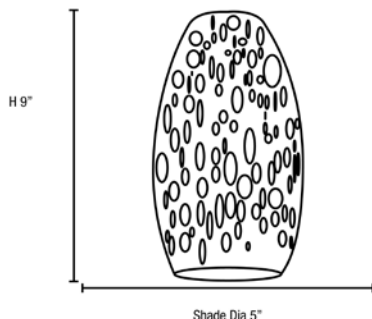

Model No :: **28012-4C-BS/RED**
 Name :: Champagne

Project Name :: _____
 Location :: _____
 Type :: _____
 Quantity :: _____
 Notes :: _____

Product Information

Product ID :: 28012 (Cord)
 UPC Code :: 641594212600
 Mounting Type :: Ceiling
 Finish :: Brushed Steel (BS)
 Diffuser :: Red (RED)
 Alt. Finishes :: Brushed Steel (BS); Oil Rubbed Bronze (ORB)
 Alt. Diffusers :: Brown Stone (BRST); Inca (ICA); Lime Green (LGR); Maya (MYA);

Product Dimensions

Fixture	Canopy
Length :: N/A	Length :: N/A
Width :: N/A	Width :: N/A
Diameter :: N/A	Diameter :: N/A
Extension :: N/A	Height :: 1.25"
Height :: 9"	
Overall Height :: 11-150"	

Technical Specifications

Photometrics

CCT :: 3000
 CRI :: 90
 Wattage :: 10w
 Nominal Lumens :: 800Lm
 Delivered Lumens :: N/A

Recommended Dimmers

(ELV) LUTRON Diva DVELV-300P; (ELV) LUTRON Diva DVELV-303P; (ELV) LUTRON Skylark SELV-300P; (TRIAC) LEVITON Trimatron 6684

Additional Items :: 0

Line Drawing #1

Line Drawing #2

Image Not Available

IES File

Image Not Available

Toll Free 800-828-5483 • www.AccessLighting.com

14410 Myford Road, Irvine, CA 92606