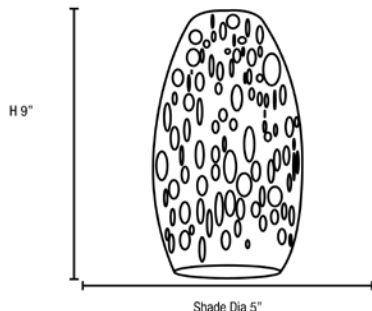

Product Dimensions

Fixture		Canopy	
Length ::	N/A	Length ::	N/A
Width ::	N/A	Width ::	N/A
Diameter ::	N/A	Diameter ::	N/A
Extension ::	N/A	Height ::	1.25"
Height ::	9"		
Overall Height ::	11-55"		

Technical Specifications

Photometrics

CCT :: 3000
 CRI :: 90
 Wattage :: 10w
 Nominal Lumens :: 800Lm
 Delivered Lumens :: N/A

Recommended Dimmers

(ELV) LUTRON Skylark SELV-300P; (MLV) COOPER Aspire 9530SW; (TRIAC) LEGRAND Titan CD703-PW

Additional Items :: 0

Line Drawing #1

Line Drawing #2

Image Not Available

IES File

Image Not Available

Toll Free 800-828-5483 • www.AccessLighting.com

14410 Myford Road, Irvine, CA 92606