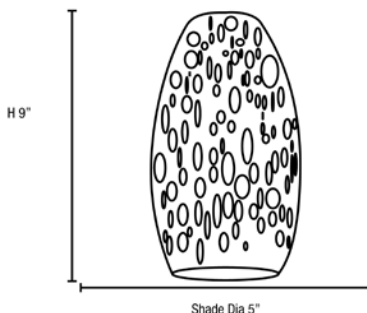

Line Drawing #1

Line Drawing #2

Image Not Available

IES File

Image Not Available

Toll Free 800-828-5483 • www.AccessLighting.com

14410 Myford Road, Irvine, CA 92606

The information provided is subject to change without notice. ©2020 Access Lighting Corporation. All Rights Reserved
Rev. 202004 File name:: 28012-3R-ORB_MYA.pdf