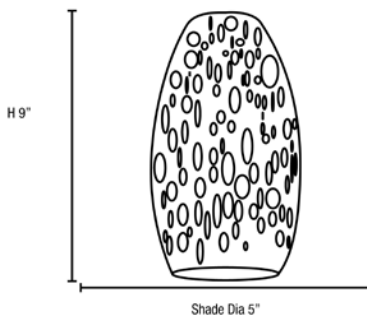

Line Drawing #1

Line Drawing #2

Image Not Available

IES File

Image Not Available

Toll Free 800-828-5483 • www.AccessLighting.com

14410 Myford Road, Irvine, CA 92606

The information provided is subject to change without notice. ©2020 Access Lighting Corporation. All Rights Reserved
Rev. 202004 Filename:: 28012-3R-ORB_ICA.pdf