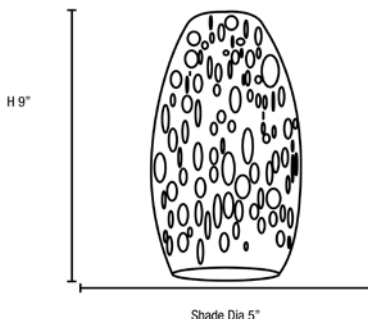

Line Drawing #1

Line Drawing #2

Image Not Available

IES File

Image Not Available

Toll Free 800-828-5483 • www.AccessLighting.com

14410 Myford Road, Irvine, CA 92606

The information provided is subject to change without notice. ©2020 Access Lighting Corporation. All Rights Reserved
Rev. 202004 Filename:: 28012-3C-ORB_RED.pdf