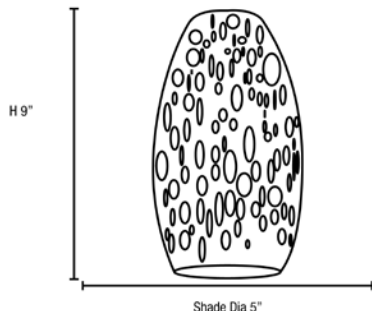

Line Drawing #2

Image Not Available

IES File

Image Not Available

Toll Free 800-828-5483 • www.AccessLighting.com

14410 Myford Road, Irvine, CA 92606

The information provided is subject to change without notice. ©2020 Access Lighting Corporation. All Rights Reserved
Rev. 202004 Filename: 28012-1R-BS_RED.pdf