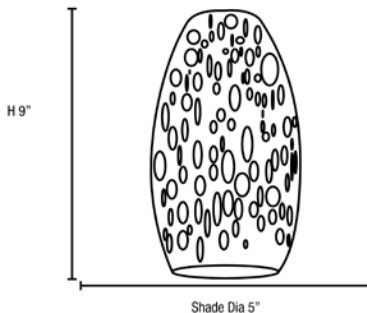

Product Dimensions

Fixture		Canopy	
Length ::	N/A	Length ::	N/A
Width ::	N/A	Width ::	N/A
Diameter ::	N/A	Diameter ::	N/A
Extension ::	N/A	Height ::	1.25"
Height ::	9"		
Overall Height ::	11-55"		

Technical Specifications

Photometrics

CCT :: 2700
 CRI :: N/A
 Wattage :: 100w
 Nominal Lumens :: 1600Lm
 Delivered Lumens :: N/A

Recommended Dimmers

(TRIAC) Any Standard Dimmer

Additional Items :: 0

Line Drawing #1

Line Drawing #2