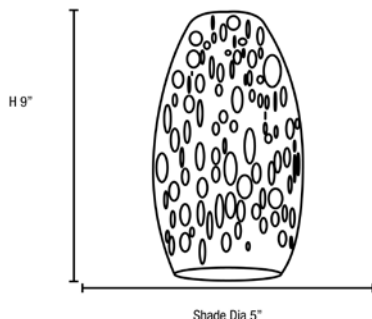

Model No :: **28012-1C-BS/RED**
 Name :: Champagne

Project Name :: _____
 Location :: _____
 Type :: _____
 Quantity :: _____
 Notes :: _____

Product Information

Product ID :: 28012 (Cord)
 UPC Code :: 641594164275
 Mounting Type :: Ceiling
 Finish :: Brushed Steel (BS)
 Diffuser :: Red (RED)
 Alt. Finishes :: Brushed Steel (BS); Oil Rubbed Bronze (ORB)
 Alt. Diffusers :: Brown Stone (BRST); Inca (ICA); Lime Green (LGR); Maya (MYA);

Product Dimensions

Fixture	Canopy
Length :: N/A	Length :: N/A
Width :: N/A	Width :: N/A
Diameter :: N/A	Diameter :: N/A
Extension :: N/A	Height :: 1.25"
Height :: 9"	
Overall Height :: 11-150"	

Technical Specifications

Photometrics

CCT :: 2700
 CRI :: N/A
 Wattage :: 100w
 Nominal Lumens :: 1600Lm
 Delivered Lumens :: N/A

Recommended Dimmers

(TRIAC) Any Standard Dimmer

Additional Items :: 0

Line Drawing #1

Line Drawing #2