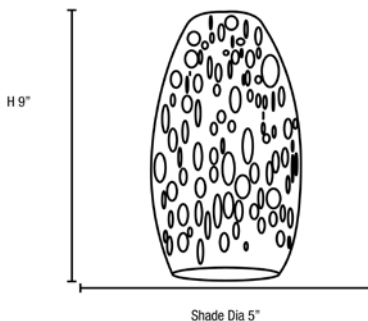

Line Drawing #1

Line Drawing #2

Image Not Available

IES File

Image Not Available

Toll Free 800-828-5483 • www.AccessLighting.com

14410 Myford Road, Irvine, CA 92606

The information provided is subject to change without notice. ©2020 Access Lighting Corporation. All Rights Reserved
Rev. 202004 Filename: 28012-1C-BS_LGR.pdf