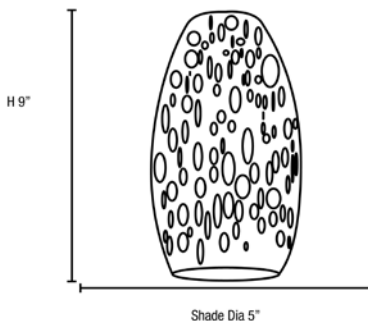

Line Drawing #1

Line Drawing #2

Image Not Available

IES File

Image Not Available

Toll Free 800-828-5483 • www.AccessLighting.com

14410 Myford Road, Irvine, CA 92606

The information provided is subject to change without notice. ©2020 Access Lighting Corporation. All Rights Reserved
Rev. 202004 Filename:: 28012-1C-BS_ICA.pdf