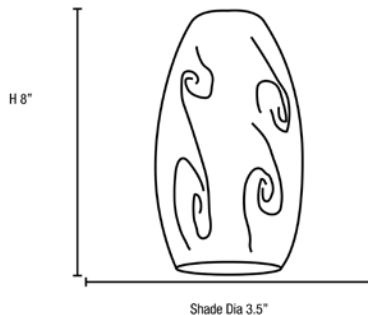

Line Drawing #1

Line Drawing #2

Image Not Available

IES File

Image Not Available

Toll Free 800-828-5483 • www.AccessLighting.com

14410 Myford Road, Irvine, CA 92606

The information provided is subject to change without notice. ©2020 Access Lighting Corporation. All Rights Reserved
Rev. 202004 Filename:: 28011-3R-BS_RUSKY.pdf