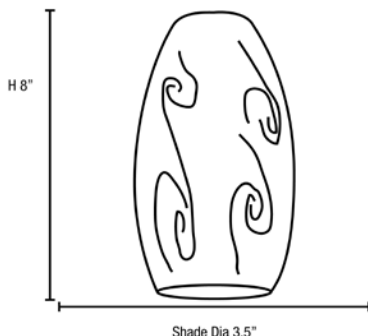

**Product Dimensions**

Fixture	Canopy
Length :: N/A	Length :: N/A
Width :: N/A	Width :: N/A
Diameter :: N/A	Diameter :: N/A
Extension :: N/A	Height :: 1.25"
Height :: 8"	
Overall Height :: 10-153"	

**Technical Specifications**

**Photometrics**

CCT :: 3000  
 CRI :: 90  
 Wattage :: 10w  
 Nominal Lumens :: 800Lm  
 Delivered Lumens :: N/A

**Recommended Dimmers**

(ELV) LUTRON Skylark SELV-300P; (MLV) COOPER Aspire 9530SW; (TRIAC) LEGRAND Titan CD703-PW

Additional Items :: 0

**Line Drawing #1**

**Line Drawing #2**

Image Not Available

**IES File**

Image Not Available

**Toll Free 800-828-5483 • www.AccessLighting.com**

14410 Myford Road, Irvine, CA 92606