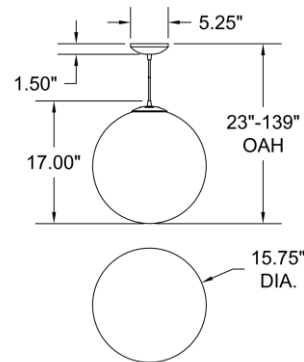

Stock Code: **23944-MBL/OPL**

Collection: Pearl

PRODUCT INFORMATION

Base: 23944 Parent: 23944
Mounting Type: Ceiling UPC: 641594246964
Finish: Matte Black
Diffuser: Opal

PRODUCT MEASUREMENTS

FIXTURE	BACKPLATE / CANOPY
Length:	Length
Width:	Width:
Diameter 15.75"	Diameter: 5.25"
Height: 17"	Height: 1.5"
Extension:	
Overall Height: 23-139"	

Additional Notes:

10 feet of black cord included; Custom Finish 5 Piece Minimum Order Quantity

Project Name: _____

Location: _____

Type: _____

Quantity: _____

Notes: _____

LINE DRAWING

IES FILE

In addition to Access Lighting's purchase and warranty terms and conditions, by signing below or placing an order, you agree that you are authorized to bind the entity placing any order and acknowledge the following: All of sizes and measurements are approximate and all images are for illustrative purposes only. In the event of an inconsistency, the "Product Measurements" section controls. There also may be slight differences in the colors and designs compared to the displayed and printed images.