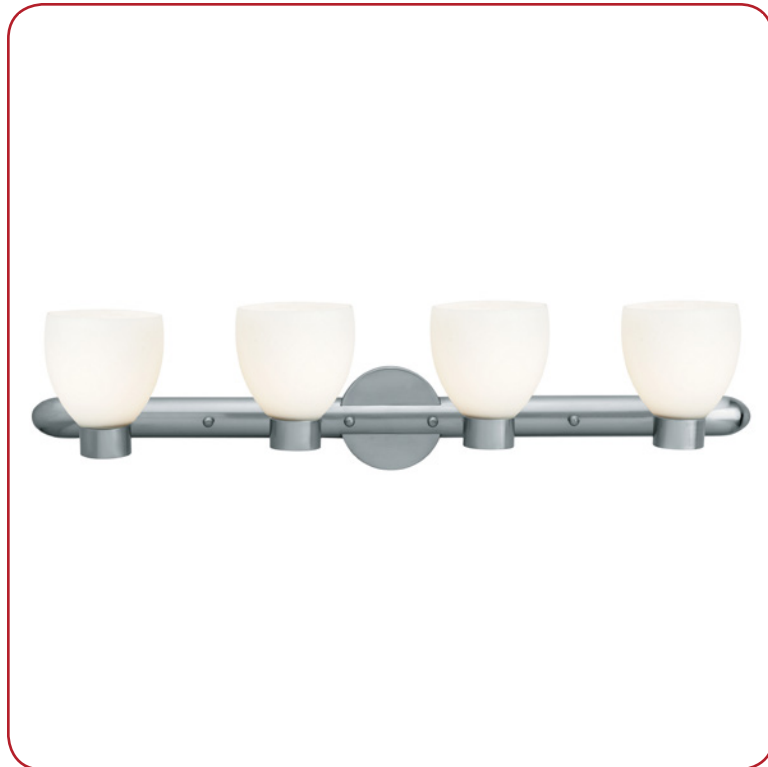

Model No :: **23904-CH/OPL**
 Name :: Frisco

Project Name :: _____
 Location :: _____
 Type :: _____
 Quantity :: _____
 Notes :: _____

Product Information

Product ID :: 23904
 UPC Code :: 641594011029
 Mounting Type :: Wall
 Finish :: Chrome (CH)
 Diffuser :: Opal (OPL)
 Alt. Finishes :: Brushed Steel (BS); Chrome (CH)
 Alt. Diffusers :: Opal (OPL)

Product Dimensions

Fixture		Canopy
Length :: 35"		Length :: 35"
Width :: N/A		Width :: 2"
Diameter :: N/A		Diameter :: N/A
Extension :: 6.5"		Height :: 1"
Height :: 7.5"		
Overall Height :: N/A		

Technical Specifications

Qualifications	Specifications	Photometrics	Recommended Dimmers
Location Rating :: Damp	Frame Material :: Metal	CCT :: 2700	(TRIAC) Any Standard Dimmer
Certification :: ETL Listed (US/Canada)	Diffuser Material :: Glass	CRI :: N/A	
IES File ::	Voltage :: 120v	Wattage :: 240w	
JA8 Compliant :: No	Lamping Type :: Incandescent	Nominal Lumens :: 3200Lm	
Energy Star :: No	Lamping Base :: E-26	Delivered Lumens :: N/A	
ADA Compliant :: No	Lamp Quantity :: 4	Additional Items :: Only Limited Quantities Available	
Marine Grade :: No	Lamp Wattage :: 60 W		
Emergency Lighting :: No	Total Wattage :: 240w		
Warranty :: 1 Year Limited	Lamps Included :: No		
	J-Box Type :: Standard		