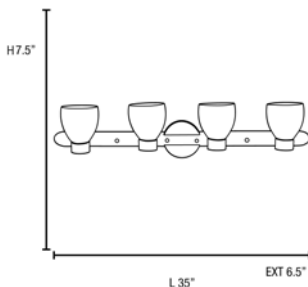

Line Drawing #2

Image Not Available

IES File

Image Not Available

Toll Free 800-828-5483 • www.AccessLighting.com

14410 Myford Road, Irvine, CA 92606

The information provided is subject to change without notice. ©2020 Access Lighting Corporation. All Rights Reserved
Rev. 202004 Filename:: 23904-CH_OPL.pdf