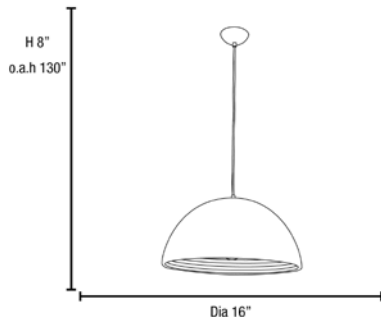

**Product Dimensions**

<b>Fixture</b>		<b>Canopy</b>	
Length ::	N/A	Length ::	N/A
Width ::	N/A	Width ::	N/A
Diameter ::	16"	Diameter ::	N/A
Extension ::	N/A	Height ::	2.5"
Height ::	8"		
Overall Height ::	10-130"		

**Specifications**

Frame Material :: Metal  
 Diffuser Material :: 0  
 Voltage :: 120v  
 Lamping Type :: Replaceable LED  
 Lamping Base :: E-26  
 Lamp Quantity :: 1  
 Lamp Wattage :: 10 W  
 Total Wattage :: 10w  
 Lamps Included :: Yes  
 J-Box Type :: Standard

**Photometrics**

CCT :: 3000  
 CRI :: 93  
 Wattage :: 10w  
 Nominal Lumens :: 800Lm  
 Delivered Lumens :: 800Lm

**Recommended Dimmers**

(ELV) LUTRON Skylark SELV-300P; (MLV) COOPER Aspire 9530SW; (TRIAC) LEGRAND Titan CD703-PW

Additional Items :: 0

**Line Drawing #1**

**Line Drawing #2**

Image Not Available

**IES File**

Image Not Available

**Toll Free 800-828-5483 • www.AccessLighting.com**

14410 Myford Road, Irvine, CA 92606