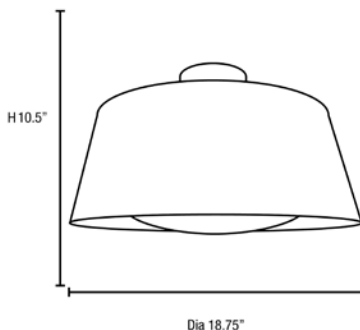

Line Drawing #1

Line Drawing #2

Image Not Available

IES File

Image Not Available

Toll Free 800-828-5483 • www.AccessLighting.com

14410 Myford Road, Irvine, CA 92606

The information provided is subject to change without notice. ©2020 Access Lighting Corporation. All Rights Reserved
Rev. 202004 Filename: 23764LEDDL- RIC.pdf