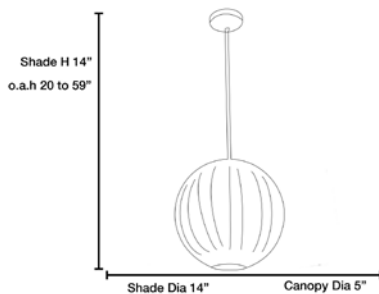

Product Dimensions

Fixture		Canopy	
Length ::	N/A	Length ::	N/A
Width ::	N/A	Width ::	N/A
Diameter ::	14"	Diameter ::	N/A
Extension ::	N/A	Height ::	N/A
Height ::	14"		
Overall Height ::	16-59"		

Technical Specifications

Specifications

Frame Material :: Metal
Diffuser Material :: Glass
Voltage :: 120v
Lamping Type :: Replaceable LED
Lamping Base :: E-26
Lamp Quantity :: 1
Lamp Wattage :: 10 W
Total Wattage :: 10w
Lamps Included :: No
J-Box Type :: Standard

Photometrics

CCT :: 3000
CRI :: 90
Wattage :: 10w
Nominal Lumens :: 800Lm
Delivered Lumens :: N/A

Recommended Dimmers

(ELV) LUTRON Skylark SELV-300P; (MLV) COOPER Aspire 9530SW; (TRIAC) LEGRAND Titan CD703-PW

Additional Items :: 0

Line Drawing #1

Line Drawing #2

Image Not Available

IES File

Image Not Available

Toll Free 800-828-5483 • www.AccessLighting.com

14410 Myford Road, Irvine, CA 92606