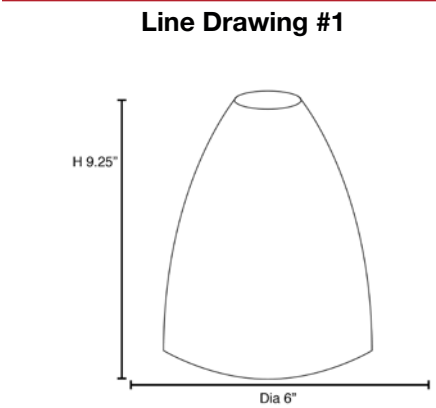

Toll Free 800-828-5483 • www.AccessLighting.com

14410 Myford Road, Irvine, CA 92606
The information provided is subject to change without notice. ©2020 Access Lighting Corporation. All Rights Reserved
Rev. 202004   Filename:: 23103-AMM.pdf