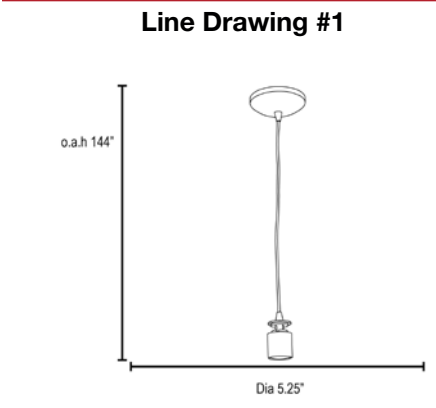

Toll Free 800-828-5483 • www.AccessLighting.com

14410 Myford Road, Irvine, CA 92606
The information provided is subject to change without notice. ©2020 Access Lighting Corporation. All Rights Reserved
Rev. 202004 Filename:: 23089LEDDL PFC-ORB.pdf