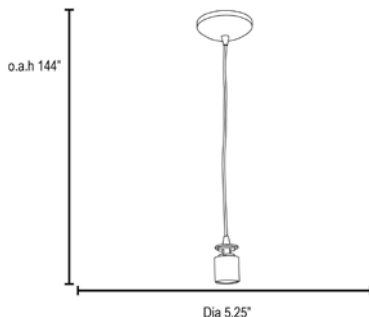

Line Drawing #1

Line Drawing #2

Image Not Available

IES File

Image Not Available

Toll Free 800-828-5483 • www.AccessLighting.com

14410 Myford Road, Irvine, CA 92606

The information provided is subject to change without notice. ©2020 Access Lighting Corporation. All Rights Reserved
Rev. 202004 File name:: 23089LEDDL PFC-BS.pdf