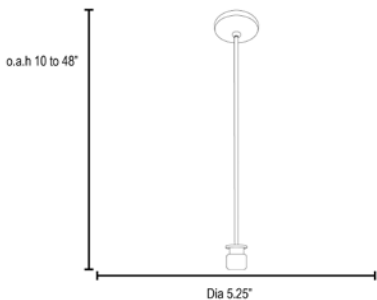

Product Dimensions

Fixture	Canopy
Length :: N/A	Length :: N/A
Width :: N/A	Width :: N/A
Diameter :: 5.25"	Diameter :: N/A
Extension :: N/A	Height :: 1.25"
Height :: 5"	
Overall Height :: 7-48"	

Technical Specifications

Qualifications	Specifications	Photometrics	Recommended Dimmers
Location Rating :: Dry	Frame Material :: Steel	CCT :: 3000	(ELV) LUTRON Skylark SELV-300P; (MLV) COOPER Aspire 9530SW; (TRIAC) LEGRAND Titan CD703-PW
Certification :: UL Listed (US/Canada)	Diffuser Material :: 0	CRI :: 93	
IES File ::	Voltage :: 120v	Wattage :: 10w	
JA8 Compliant :: Yes	Lamping Type :: Replaceable LED	Nominal Lumens :: 800Lm	
Energy Star :: Yes	Lamping Base :: E-26	Delivered Lumens :: N/A	
ADA Compliant :: No	Lamp Quantity :: 1		
Marine Grade :: No	Lamp Wattage :: 10 W		
Emergency Lighting :: No	Total Wattage :: 10w		
Warranty :: 3 Year Limited	Lamps Included :: Yes		
	J-Box Type :: Standard		
		Additional Items :: Compatible with the following shades: 23111 23112 23118 23122 23123 23124 23130 23133 969ST 970GG 978ST	

Line Drawing #1 Line Drawing #2 IES File

Image Not Available

Image Not Available

Toll Free 800-828-5483 • www.AccessLighting.com

14410 Myford Road, Irvine, CA 92606

The information provided is subject to change without notice. ©2020 Access Lighting Corporation. All Rights Reserved
 Rev. 202004 Filename:: 23087LEDDL PFC-ORB.pdf