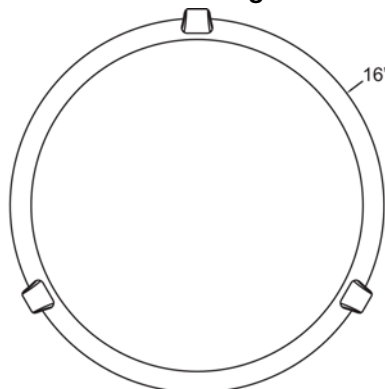

Line Drawing #2

IES File