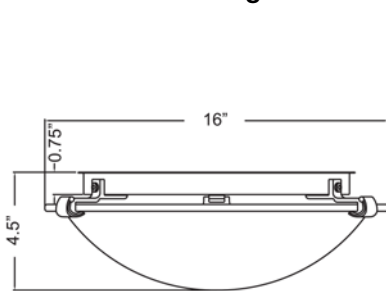

Technical Specifications

Qualifications	Specifications	Photometrics	Recommended Dimmers
Location Rating :: Dry	Frame Material :: Steel	CCT :: 3000	(ELV) LUTRON Skylark SELV-300P; (MLV) COOPER Aspire 9530SW; (TRIAC) Any Standard Dimmer
Certification :: UL Listed (US/Canada)	Diffuser Material :: Glass	CRI :: 90	
IES File ::	Voltage :: 120v	Wattage :: 30w	
JA8 Compliant :: Yes	Lamping Type :: Replaceable LED	Nominal Lumens :: 2400Lm	
Energy Star :: No	Lamping Base :: E-26	Delivered Lumens :: N/A	
ADA Compliant :: No	Lamp Quantity :: 3	Additional Items :: 0	
Marine Grade :: No	Lamp Wattage :: 10 W		
Emergency Lighting :: No	Total Wattage :: 30w		
Warranty :: 1 Year Limited	Lamps Included :: Yes		
	J-Box Type :: Standard		

Line Drawing #1