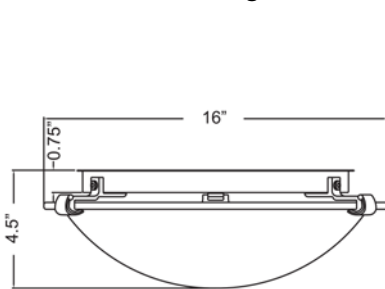

Technical Specifications

Qualifications	Specifications	Photometrics	Recommended Dimmers
Location Rating :: Dry	Frame Material :: Steel	CCT :: 3000	(ELV) LUTRON Diva DVELV-300P; (ELV) LUTRON Diva DVELV-303P; (ELV) LUTRON Skylark SELV-300P; (TRIAC) LUTRON Diva DV-600P
Certification :: UL Listed (US/Canada)	Diffuser Material :: Glass	CRI :: 90	
IES File ::	Voltage :: 120v	Wattage :: 17w	
JA8 Compliant :: No	Lamping Type :: Dedicated LED	Nominal Lumens :: 1440Lm	
Energy Star :: Yes	Lamping Base :: SSL	Delivered Lumens :: 1101Lm	
ADA Compliant :: No	Lamp Quantity :: 1		
Marine Grade :: No	Lamp Wattage :: 17 W		
Emergency Lighting :: No	Total Wattage :: 17w		
Warranty :: 5 Year Limited	Lamps Included :: Yes		
	J-Box Type :: Standard		
		Additional Items :: Available in Warm Dimming, Alt Color Temperatures Available, Available in 0-10V Dimming, Available in 277V	

Line Drawing #1