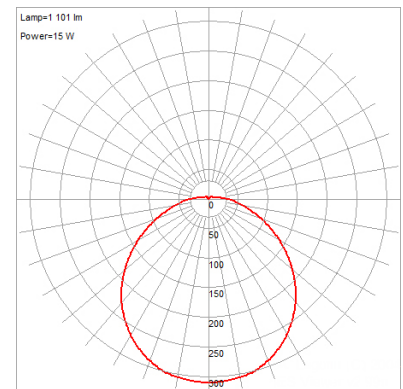

Model No :: **23020LEDD-WH/WH**
Name :: Mona

Project Name :: _____
Location :: _____
Type :: _____
Quantity :: _____
Notes :: _____

Product Information

Product ID :: 23020
UPC Code :: 641594201284
Mounting Type :: Ceiling
Finish :: White (WH)
Diffuser :: White (WHT)
Alt. Finishes :: Brushed Steel (BS); Rust (RU); White (WH)
Alt. Diffusers :: Alabaster (ALB); White (WHT)

Product Dimensions

Fixture	Canopy
Length :: N/A	Length :: N/A
Width :: N/A	Width :: N/A
Diameter :: 16"	Diameter :: N/A
Extension :: N/A	Height :: N/A
Height :: 4.5"	
Overall Height :: N/A	

Technical Specifications

Qualifications	Specifications	Photometrics	Recommended Dimmers
Location Rating :: Dry	Frame Material :: Steel	CCT :: 3000	(ELV) LUTRON Diva DVELV-300P; (ELV) LUTRON Diva DVELV-303P; (ELV) LUTRON Skylark SELV-300P; (TRIAC) LUTRON Diva DV-600P
Certification :: UL Listed (US/Canada)	Diffuser Material :: Glass	CRI :: 90	
IES File ::	Voltage :: 120v	Wattage :: 17w	
JA8 Compliant :: No	Lamping Type :: Dedicated LED	Nominal Lumens :: 1440Lm	
Energy Star :: Yes	Lamping Base :: SSL	Delivered Lumens :: 1101Lm	
ADA Compliant :: No	Lamp Quantity :: 1		
Marine Grade :: No	Lamp Wattage :: 17 W		
Emergency Lighting :: No	Total Wattage :: 17w		
Warranty :: 5 Year Limited	Lamps Included :: Yes		
	J-Box Type :: Standard		
		Additional Items :: Available in Warm Dimming, Alt Color Temperatures Available, Available in 0-10V Dimming, Available in 277V	

IES File

Toll Free 800-828-5483 • www.AccessLighting.com

14410 Myford Road, Irvine, CA 92606

The information provided is subject to change without notice. ©2020 Access Lighting Corporation. All Rights Reserved
Rev. 202004 Filename:: 23020LEDD-WH_WH.pdf