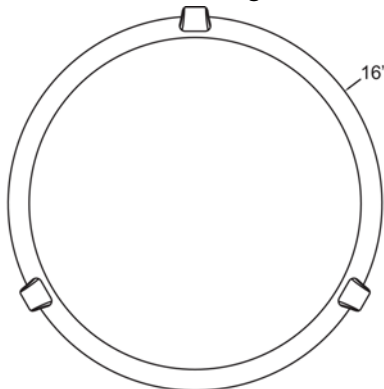

Line Drawing #2