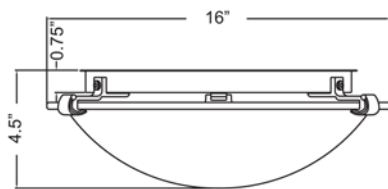

Model No :: **23020GU-RU/WH**
Name :: Mona

Project Name :: _____
Location :: _____
Type :: _____
Quantity :: _____
Notes :: _____

Product Information	
Product ID ::	23020
UPC Code ::	641594204650
Mounting Type ::	Ceiling
Finish ::	Rust (RU)
Diffuser ::	White (WHT)

See Page 2 for Custom Product Options

Product Dimensions			
Fixture		Canopy	
Length ::	N/A	Length ::	N/A
Width ::	N/A	Width ::	N/A
Diameter ::	16"	Diameter ::	N/A
Extension ::	N/A	Height ::	N/A
Height ::	4.5"		
Overall Height ::	N/A		

Technical Specifications

Qualifications	Specifications	Voltage	Recommended Dimmers
Location Rating :: Ceiling	Frame Material :: Steel	Voltage :: 120v	N/A
Certification :: cULus	Diffuser Material:: Glass		
IES File :: No	Lamping Type :: N/A	Photometrics	
Title 24 :: No	Lamping Base :: GU-24	CCT :: 2700K	
Energy Star :: No	Lamp Quantity :: 2	CRI :: N/A	
ADA Compliant :: No	Lamp Wattage :: 13 W	Wattage :: 13	
Marine Grade :: No	Total Wattage :: 26 W	Nominal Lumens :: 1800	
Emergency Lighting :: No	Lamps Included :: No	Delivered Lumens :: N/A	
Warranty :: 1 Year Manufacture	J-Box Type :: Standard 4		

Line Drawing #1

IES File

Image Not Available

Toll Free 800-828-5483 or www.AccessLighting.com

14410 Myford Road, Irvine, CA 92606

The information provided is subject to change without notice. ©2018 Access Lighting Corporation. All Rights Reserved
Rev. 4/6/2018 Filename:: 23020GU-RU_WH.pdf