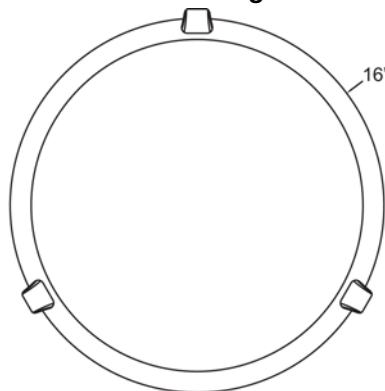

Line Drawing #2

IES File