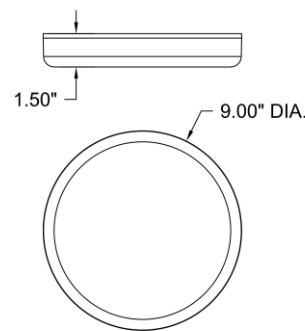

FIXTURE	BACKPLATE / CANOPY
Length:	Length
Width:	Width:
Diameter 9"	Diameter:
Height: 1.5"	Height:
Extension:	
Overall Height:	

TECHNICAL SPECIFICATIONS

SPECIFICATIONS

Frame Material: Acrylic
Diffuser Material: N/A
Lamping Type: SSL (Dedicated LED) Jbox: Standard
Lamping Base: SSL Lamp Wattage: 18 W
Lamp Quantity: 1 Total Wattage: 18 W
Voltage: 120v Lamps Included: Yes

IES FILE

In addition to Access Lighting's purchase and warranty terms and conditions, by signing below or placing an order, you agree that you are authorized to bind the entity placing any order and acknowledge the following: All of sizes and measurements are approximate and all images are for illustrative purposes only. In the event of an inconsistency, the "Product Measurements" section controls. There also may be slight differences in the colors and designs compared to the displayed and printed images.