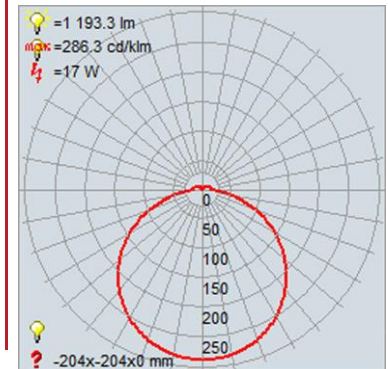

FIXTURE	BACKPLATE / CANOPY
Length:	Length
Width:	Width:
Diameter 9"	Diameter:
Height: 1.5"	Height:
Extension:	
Overall Height:	

TECHNICAL SPECIFICATIONS

SPECIFICATIONS

Frame Material: Acrylic
Diffuser Material: N/A
Lamping Type: SSL (Dedicated LED) Jbox: Standard
Lamping Base: SSL Lamp Wattage: 18 W
Lamp Quantity: 1 Total Wattage: 18 W
Voltage: 120v Lamps Included: Yes

ADDITIONAL NOTES

5 CCT Selectable Switch 2700K, 3000K, 3500K, 4000K, 5000K.
JA8 at \leq 4000K

Project Name: _____

Location: _____

Type: _____

Quantity: _____

Notes: _____

LINE DRAWING

IES FILE

In addition to Access Lighting's purchase and warranty terms and conditions, by signing below or placing an order, you agree that you are authorized to bind the entity placing any order and acknowledge the following: All of sizes and measurements are approximate and all images are for illustrative purposes only. In the event of an inconsistency, the "Product Measurements" section controls. There also may be slight differences in the colors and designs compared to the displayed and printed images.