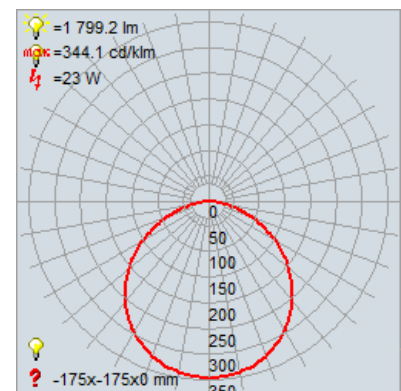

Product Dimensions

Fixture	Canopy
Length :: 0	Length :: 0
Width :: 0	Width :: 0
Diameter :: 12"	Diameter :: 0
Extension :: 0	Height :: 0
Height :: 0.5"	
Overall Height :: 0	

Technical Specifications

Qualifications

Photometrics

CCT :: 3K/4K/5K
 CRI :: 90
 Wattage :: 24w
 Nominal Lumens :: 1900Lm
 Delivered Lumens :: 1799Lm

Recommended Dimmers

(ELV) LUTRON Caseta PD - 6WCL; (ELV) LUTRON Maestro CL MACL-153M; (ELV) LUTRON Maestro MRF2-6CL; (TRIAC) LUTRON Diva DVCL-153P

Additional Items :: 3000K/4000K/ 5000K

Line Drawing #1

Image Not Available

Line Drawing #2

Image Not Available

IES File

Toll Free 800-828-5483 • www.AccessLighting.com

14410 Myford Road, Irvine, CA 92606