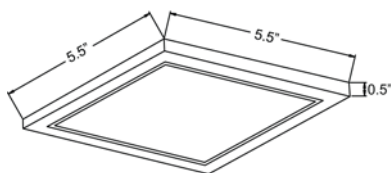

Product Dimensions

Fixture		Canopy	
Length ::	5.5"	Length ::	N/A
Width ::	5.5"	Width ::	N/A
Diameter ::	N/A	Diameter ::	N/A
Extension ::	N/A	Height ::	N/A
Height ::	0.5"		
Overall Height ::	N/A		

Technical Specifications

Photometrics

CCT :: 3000
 CRI :: 90
 Wattage :: 12w
 Nominal Lumens :: 800Lm
 Delivered Lumens :: 794Lm

Recommended Dimmers

(ELV) LUTRON Caseta PD - 6WCL; (ELV) LUTRON Maestro CL MACL-153M; (ELV) LUTRON Maestro MRF2-6CL; (TRIAC) LUTRON Diva DVCL-153P

Additional Items :: Requires a standard 4 inch Junction Box

Line Drawing #1

Line Drawing #2

Image Not Available

IES File

Toll Free 800-828-5483 • www.AccessLighting.com

14410 Myford Road, Irvine, CA 92606

The information provided is subject to change without notice. ©2020 Access Lighting Corporation. All Rights Reserved
 Rev. 202004 Filename:: 20813LEDD-BS_ACR.pdf