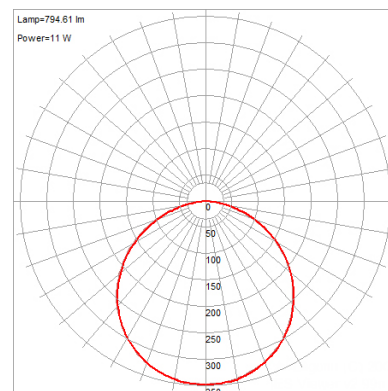

Product Dimensions

Fixture		Canopy	
Length ::	5.5"	Length ::	N/A
Width ::	5.5"	Width ::	N/A
Diameter ::	N/A	Diameter ::	N/A
Extension ::	N/A	Height ::	N/A
Height ::	0.5"		
Overall Height ::	N/A		

Technical Specifications

Photometrics

CCT :: 3000
 CRI :: 90
 Wattage :: 12w
 Nominal Lumens :: 800Lm
 Delivered Lumens :: 794Lm

Recommended Dimmers

(ELV) LUTRON Caseta PD - 6WCL; (ELV) LUTRON Maestro CL MACL-153M; (ELV) LUTRON Maestro MRF2-6CL; (TRIAC) LUTRON Diva DVCL-153P

Additional Items :: Requires a standard 4 inch Junction Box

Line Drawing #1

Line Drawing #2

Image Not Available

IES File

Toll Free 800-828-5483 • www.AccessLighting.com

14410 Myford Road, Irvine, CA 92606

The information provided is subject to change without notice. ©2020 Access Lighting Corporation. All Rights Reserved
 Rev. 202004 Filename:: 20813LEDD-BS_ACR.pdf