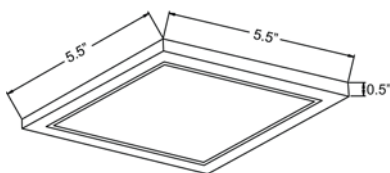

Product Dimensions

Fixture	Canopy
Length :: 5.5"	Length :: N/A
Width :: 5.5"	Width :: N/A
Diameter :: N/A	Diameter :: N/A
Extension :: N/A	Height :: N/A
Height :: 0.5"	
Overall Height :: N/A	

Technical Specifications

Photometrics

CCT :: 3000
 CRI :: 90
 Wattage :: 12w
 Nominal Lumens :: 800Lm
 Delivered Lumens :: 794Lm

Recommended Dimmers

(ELV) LUTRON Caseta PD - 6WCL; (ELV) LUTRON Maestro CL MACL-153M; (ELV) LUTRON Maestro MRF2-6CL; (TRIAC) LUTRON Diva DVCL-153P

Additional Items :: Requires a standard 4 inch Junction Box

Line Drawing #1

Line Drawing #2

Image Not Available

IES File

Toll Free 800-828-5483 • www.AccessLighting.com

14410 Myford Road, Irvine, CA 92606

The information provided is subject to change without notice. ©2020 Access Lighting Corporation. All Rights Reserved
 Rev. 202004 Filename:: 20813LEDD-BRZ_ACR.pdf