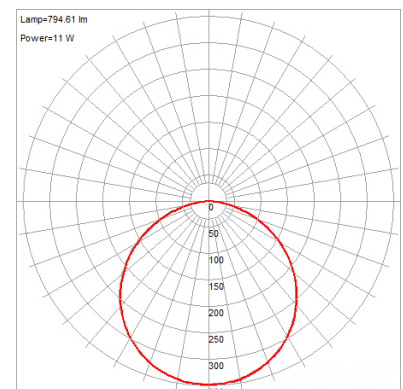

Product Dimensions

Fixture	Canopy
Length :: 5.5"	Length :: N/A
Width :: 5.5"	Width :: N/A
Diameter :: N/A	Diameter :: N/A
Extension :: N/A	Height :: N/A
Height :: 0.5"	
Overall Height :: N/A	

Technical Specifications

Photometrics

CCT :: 3000
 CRI :: 90
 Wattage :: 12w
 Nominal Lumens :: 800Lm
 Delivered Lumens :: 794Lm

Recommended Dimmers

(ELV) LUTRON Caseta PD - 6WCL; (ELV) LUTRON Maestro CL MACL-153M; (ELV) LUTRON Maestro MRF2-6CL; (TRIAC) LUTRON Diva DVCL-153P

Additional Items :: Requires a standard 4 inch Junction Box

Line Drawing #1

Line Drawing #2

Image Not Available

IES File

Toll Free 800-828-5483 • www.AccessLighting.com

14410 Myford Road, Irvine, CA 92606

The information provided is subject to change without notice. ©2020 Access Lighting Corporation. All Rights Reserved
 Rev. 202004 Filename:: 20813LEDD-BRZ_ACR.pdf