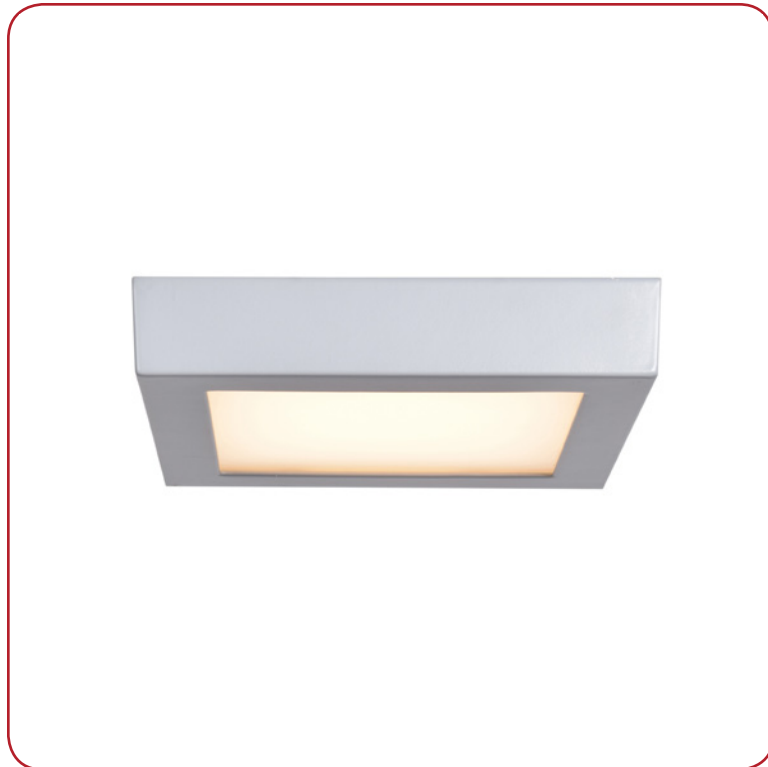

Model No :: **20802LEDD-SILV/ACR**  
 Name :: Strike 2.0

Project Name :: \_\_\_\_\_  
 Location :: \_\_\_\_\_  
 Type :: \_\_\_\_\_  
 Quantity :: \_\_\_\_\_  
 Notes :: \_\_\_\_\_

**Product Information**

Product ID :: 20802  
 UPC Code :: 641594215335  
 Mounting Type :: Ceiling  
 Finish :: Silver (SILV)  
 Diffuser :: Acrylic Lens (ACR)  
 Alt. Finishes :: Bronze (BRZ); Silver (SILV); White (WH)  
 Alt. Diffusers :: Acrylic Lens (ACR)

**Specifications**

Frame Material :: Steel  
 Diffuser Material :: Acrylic  
 Voltage :: 120v  
 Lamping Type :: Dedicated LED  
 Lamping Base :: SSL  
 Lamp Quantity :: 1  
 Lamp Wattage :: 12 W  
 Total Wattage :: 12w  
 Lamps Included :: Yes  
 J-Box Type :: Standard