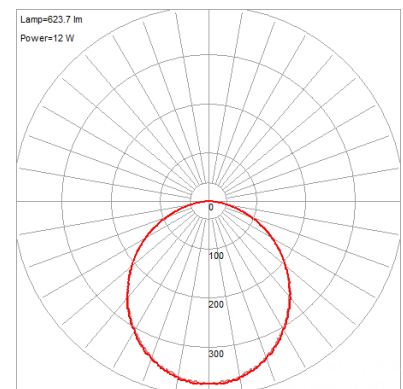

**Product Dimensions**

| <b>Fixture</b>    |      | <b>Canopy</b> |     |
|-------------------|------|---------------|-----|
| Length ::         | 7"   | Length ::     | N/A |
| Width ::          | 7"   | Width ::      | N/A |
| Diameter ::       | N/A  | Diameter ::   | N/A |
| Extension ::      | N/A  | Height ::     | N/A |
| Height ::         | 1.5" |               |     |
| Overall Height :: | N/A  |               |     |

**Photometrics**

CCT :: 3000  
 CRI :: 90  
 Wattage :: 12w  
 Nominal Lumens :: 960Lm  
 Delivered Lumens :: N/A

**Recommended Dimmers**

(TRIAC) COOPER AL Decorator DALO6P; (TRIAC) COOPER AL Smart AALO6; (TRIAC) COOPER AL Smart Master SALO6P; (TRIAC) LEVITON Decora Sureslide 6672; (TRIAC) LEVITON Decora Sureslide 6674; (TRIAC) LUTRON Ariadni/Toggler TGCL-153P; (TRIAC)

Additional Items :: 0

**Line Drawing #1**

**Line Drawing #2**

**IES File**

**Toll Free 800-828-5483 • www.AccessLighting.com**

14410 Myford Road, Irvine, CA 92606

The information provided is subject to change without notice. ©2020 Access Lighting Corporation. All Rights Reserved  
 Rev. 202004 Filename: 20802LEDD-SILV\_ACR.pdf