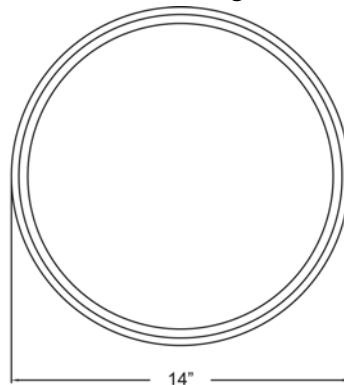

Line Drawing #2

IES File