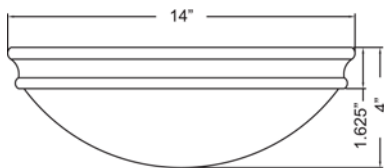

Model No :: **20726LEDDL-BS/OPL**
Name :: Atom

Project Name :: _____
Location :: _____
Type :: _____
Quantity :: _____
Notes :: _____

Product Information

Product ID :: 20726
UPC Code :: 641594220933
Mounting Type :: Ceiling
Finish :: Brushed Steel (BS)
Diffuser :: Opal (OPL)
Alt. Finishes :: Brushed Steel (BS); Oil Rubbed Bronze (ORB)
Alt. Diffusers :: Opal (OPL)

Product Dimensions

Fixture	Canopy
Length :: N/A	Length :: N/A
Width :: N/A	Width :: N/A
Diameter :: 14"	Diameter :: N/A
Extension :: N/A	Height :: 1.75"
Height :: 4"	
Overall Height :: N/A	

Technical Specifications

Qualifications	Specifications	Photometrics	Recommended Dimmers
Location Rating :: Damp	Frame Material :: Steel	CCT :: 3000	(ELV) LUTRON Skylark SELV-300P; (MLV) COOPER Aspire 9530SW; (TRIAC) LEGRAND Titan CD703-PW
Certification :: UL Listed (US/Canada)	Diffuser Material:: Glass	CRI :: 90	
IES File ::	Voltage :: 120v	Wattage :: 30w	
JA8 Compliant :: Yes	Lamping Type :: Replaceable LED	Nominal Lumens :: 2400Lm	
Energy Star :: Yes	Lamping Base :: E-26	Delivered Lumens :: N/A	
ADA Compliant :: No	Lamp Quantity :: 3	Additional Items :: 0	
Marine Grade :: No	Lamp Wattage :: 10 W		
Emergency Lighting :: No	Total Wattage :: 30w		
Warranty :: 3 Year Limited	Lamps Included :: Yes		
	J-Box Type :: Standard		

Line Drawing #1

IES File

Image Not Available

Toll Free 800-828-5483 • www.AccessLighting.com

14410 Myford Road, Irvine, CA 92606

The information provided is subject to change without notice. ©2020 Access Lighting Corporation. All Rights Reserved
Rev. 202004 Filename:: 20726LEDDL-BS_OPL.pdf