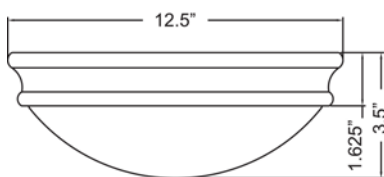

Model No :: **20725LEDSWAD-BS/OPL**
Name :: Atom

Project Name :: _____
Location :: _____
Type :: _____
Quantity :: _____
Notes :: _____

Product Information

Product ID :: 20725
UPC Code :: 641594227789
Mounting Type :: Ceiling
Finish :: Brushed Steel (BS)
Diffuser :: Opal (OPL)
Alt. Finishes :: Brushed Steel (BS); Oil Rubbed Bronze (ORB)
Alt. Diffusers :: Opal (OPL)

Product Dimensions

Fixture	Canopy
Length :: N/A	Length :: N/A
Width :: N/A	Width :: N/A
Diameter :: 12.5"	Diameter :: N/A
Extension :: N/A	Height :: 1.75"
Height :: 3.5"	
Overall Height :: N/A	

Technical Specifications

Qualifications

Location Rating :: Damp
Certification :: UL Listed (US/Canada)
IES File ::
JA8 Compliant :: No
Energy Star :: No
ADA Compliant :: No
Marine Grade :: No
Emergency Lighting :: No
Warranty :: 5 Year Limited

Specifications

Frame Material :: Steel
Diffuser Material :: Glass
Voltage :: 120-240v
Lamping Type :: Dedicated LED
Lamping Base :: Smart SSL
Lamp Quantity :: 1
Lamp Wattage :: 25 W
Total Wattage :: 25w
Lamps Included :: Yes
J-Box Type :: Standard

Photometrics

CCT :: 2200-
CRI :: 90
Wattage :: 25w
Nominal Lumens :: 2000Lm
Delivered Lumens :: N/A

Recommended Dimmers

(Remote Control) Philips Hue Wireless Dimmer Provided

Additional Items :: Provided with a Wireless Dimmer, For APP and Voice Control a Philips Hue bridge is required (Sold Separately)

Line Drawing #1

IES File

Image Not Available

Toll Free 800-828-5483 • www.AccessLighting.com

14410 Myford Road, Irvine, CA 92606

The information provided is subject to change without notice. ©2020 Access Lighting Corporation. All Rights Reserved
Rev. 202004 Filename:: 20725LEDSWAD-BS_OPL.pdf