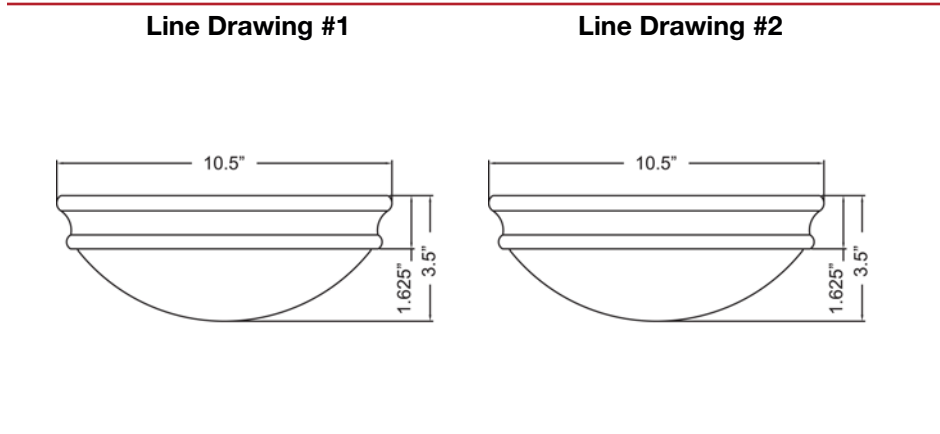

IES File

Image Not Available

Toll Free 800-828-5483 • www.AccessLighting.com

14410 Myford Road, Irvine, CA 92606
The information provided is subject to change without notice. ©2020 Access Lighting Corporation. All Rights Reserved
Rev. 202004 Filename:: 20724LEDDL-BS_OPL.pdf