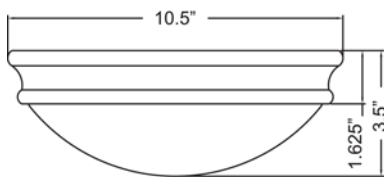

Model No :: **20724LEDD-ORB/OPL**
Name :: Atom

Project Name :: _____
Location :: _____
Type :: _____
Quantity :: _____
Notes :: _____

Product Information

Product ID :: 20724
UPC Code :: 641594201154
Mounting Type :: Ceiling
Finish :: Oil Rubbed Bronze (ORB)
Diffuser :: Opal (OPL)
Alt. Finishes :: Brushed Steel (BS); Oil Rubbed Bronze (ORB)
Alt. Diffusers :: Opal (OPL)

Product Dimensions

Fixture	Canopy
Length :: N/A	Length :: N/A
Width :: N/A	Width :: N/A
Diameter :: 10.5"	Diameter :: N/A
Extension :: N/A	Height :: 1.75"
Height :: 3.5"	
Overall Height :: N/A	

Technical Specifications

Qualifications	Specifications	Photometrics	Recommended Dimmers
Location Rating :: Damp	Frame Material :: Steel	CCT :: 3000	(ELV) LEGRAND Paddle ADPD453LM2; (ELV) LUTRON Diva DVELV-300P; (ELV) LUTRON Diva DVELV-303P; (ELV) LUTRON Skylark SELV-300P; (TRIAC) LUTRON Diva DV-600P
Certification :: UL Listed (US/Canada)	Diffuser Material:: Glass	CRI :: 90	
IES File ::	Voltage :: 120v	Wattage :: 17w	
JA8 Compliant :: No	Lamping Type :: Dedicated LED	Nominal Lumens :: 1440Lm	
Energy Star :: Yes	Lamping Base :: SSL	Delivered Lumens :: 646Lm	
ADA Compliant :: No	Lamp Quantity :: 1		
Marine Grade :: No	Lamp Wattage :: 17 W		
Emergency Lighting :: No	Total Wattage :: 17w		
Warranty :: 5 Year Limited	Lamps Included :: Yes		
	J-Box Type :: Standard		
		Additional Items :: Available in Warm Dimming, Alt Color Temperatures Available, Available in 0-10V Dimming, Available in 277V	

Line Drawing #1

Toll Free 800-828-5483 • www.AccessLighting.com

14410 Myford Road, Irvine, CA 92606

The information provided is subject to change without notice. ©2020 Access Lighting Corporation. All Rights Reserved
Rev. 202004 Filename:: 20724LEDD-ORB_OPL.pdf