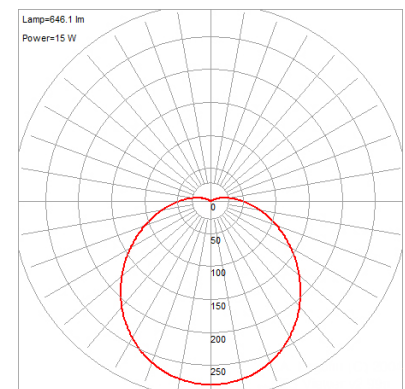

Model No :: **20724LEDD-ORB/OPL**
 Name :: Atom

Project Name :: _____
 Location :: _____
 Type :: _____
 Quantity :: _____
 Notes :: _____

Product Information

Product ID :: 20724
 UPC Code :: 641594201154
 Mounting Type :: Ceiling
 Finish :: Oil Rubbed Bronze (ORB)
 Diffuser :: Opal (OPL)
 Alt. Finishes :: Brushed Steel (BS); Oil Rubbed Bronze (ORB)
 Alt. Diffusers :: Opal (OPL)

Product Dimensions

Fixture	Canopy
Length :: N/A	Length :: N/A
Width :: N/A	Width :: N/A
Diameter :: 10.5"	Diameter :: N/A
Extension :: N/A	Height :: 1.75"
Height :: 3.5"	
Overall Height :: N/A	

Technical Specifications

Qualifications	Specifications	Photometrics	Recommended Dimmers
Location Rating :: Damp	Frame Material :: Steel	CCT :: 3000	(ELV) LEGRAND Paddle ADPD453LM2; (ELV) LUTRON Diva DVELV-300P; (ELV) LUTRON Diva DVELV-303P; (ELV) LUTRON Skylark SELV-300P; (TRIAC) LUTRON Diva DV-600P
Certification :: UL Listed (US/Canada)	Diffuser Material:: Glass	CRI :: 90	
IES File ::	Voltage :: 120v	Wattage :: 17w	
JA8 Compliant :: No	Lamping Type :: Dedicated LED	Nominal Lumens :: 1440Lm	
Energy Star :: Yes	Lamping Base :: SSL	Delivered Lumens :: 646Lm	
ADA Compliant :: No	Lamp Quantity :: 1		
Marine Grade :: No	Lamp Wattage :: 17 W		
Emergency Lighting :: No	Total Wattage :: 17w		
Warranty :: 5 Year Limited	Lamps Included :: Yes		
	J-Box Type :: Standard		
		Additional Items :: Available in Warm Dimming, Alt Color Temperatures Available, Available in 0-10V Dimming, Available in 277V	

Line Drawing #1

Line Drawing #2

IES File

Toll Free 800-828-5483 • www.AccessLighting.com

14410 Myford Road, Irvine, CA 92606

The information provided is subject to change without notice. ©2020 Access Lighting Corporation. All Rights Reserved
 Rev. 202004 Filename:: 20724LEDD-ORB_OPL.pdf